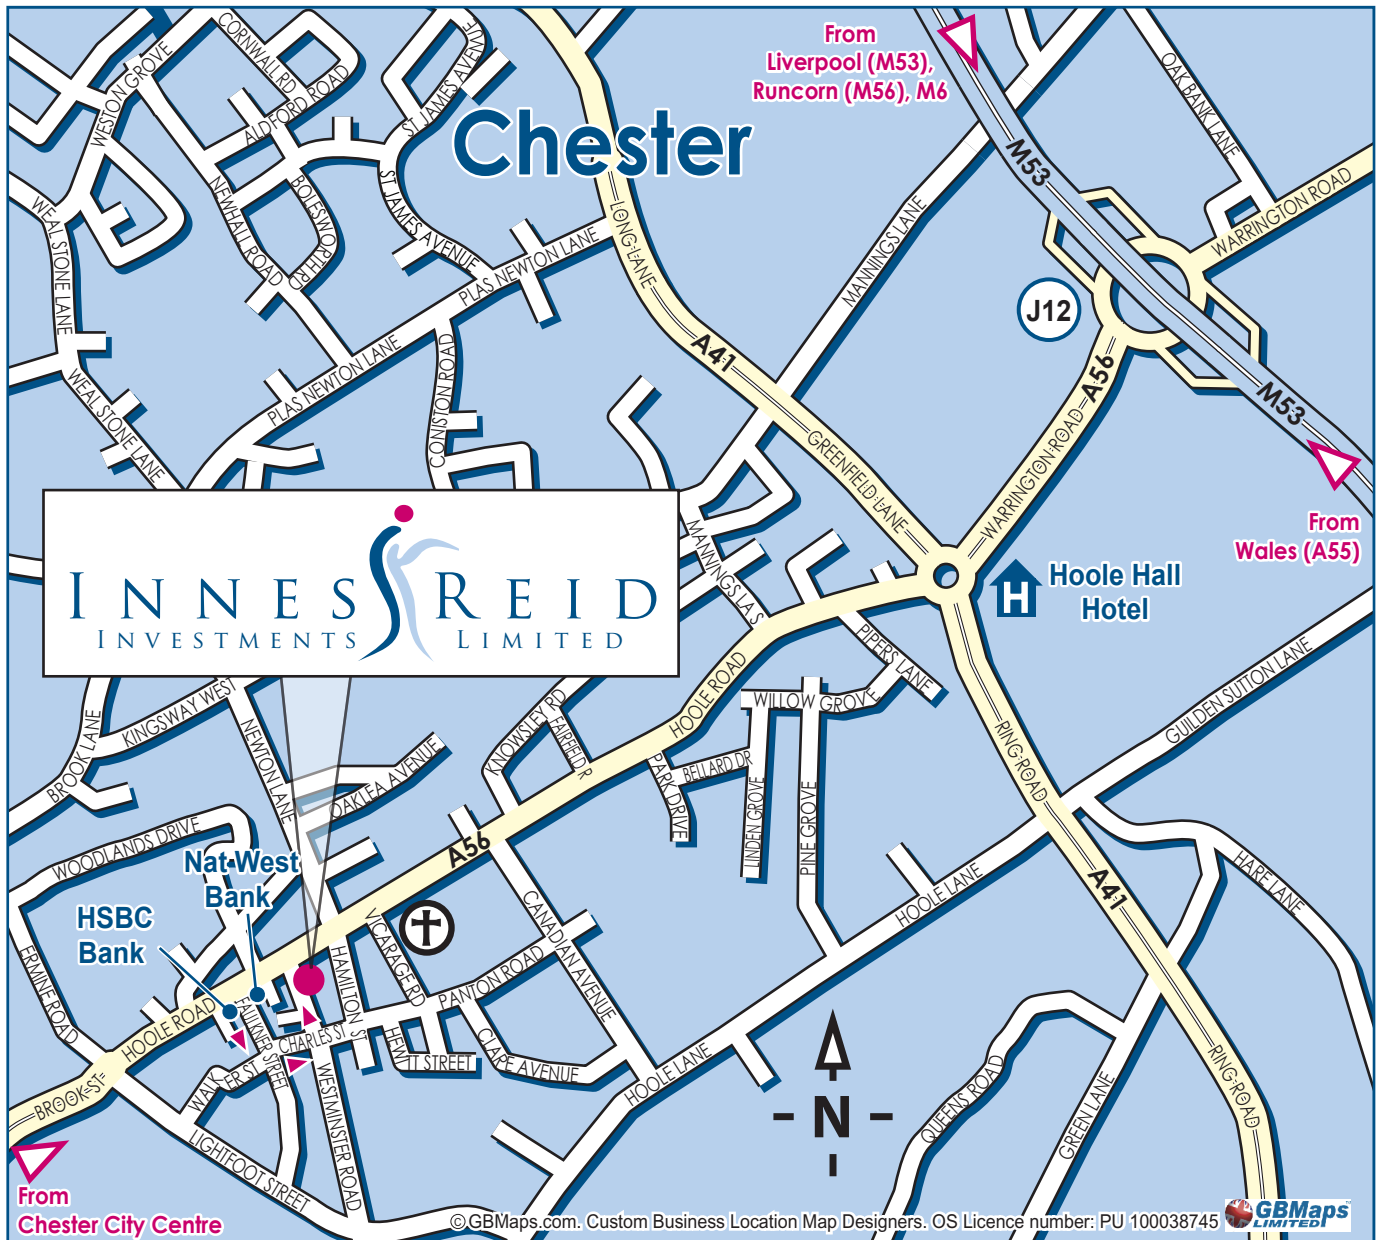

Dee House  
Hoole Road  
Chester  
CH2 3NJ

Tel: 01244 347583  
Fax 01244 312619  
enquiries@innesreid.co.uk

### Directions:

From the south, take M6 (J20) and M56 (J15) onto M53. Exit J12 and take 3rd exit to Chester. From Wales, take the A55 leading onto M53. Exit J12 and take 1st exit to Chester. Continue to next roundabout, take second exit. Continue for 0.7 miles on Hoole Road, take a left onto Faulkner Street, take first left onto Charles Street, at crossroads, turn left onto Westminster Road. Innes Reid is located on the top right hand corner. Parking facilities are to the right of the building.